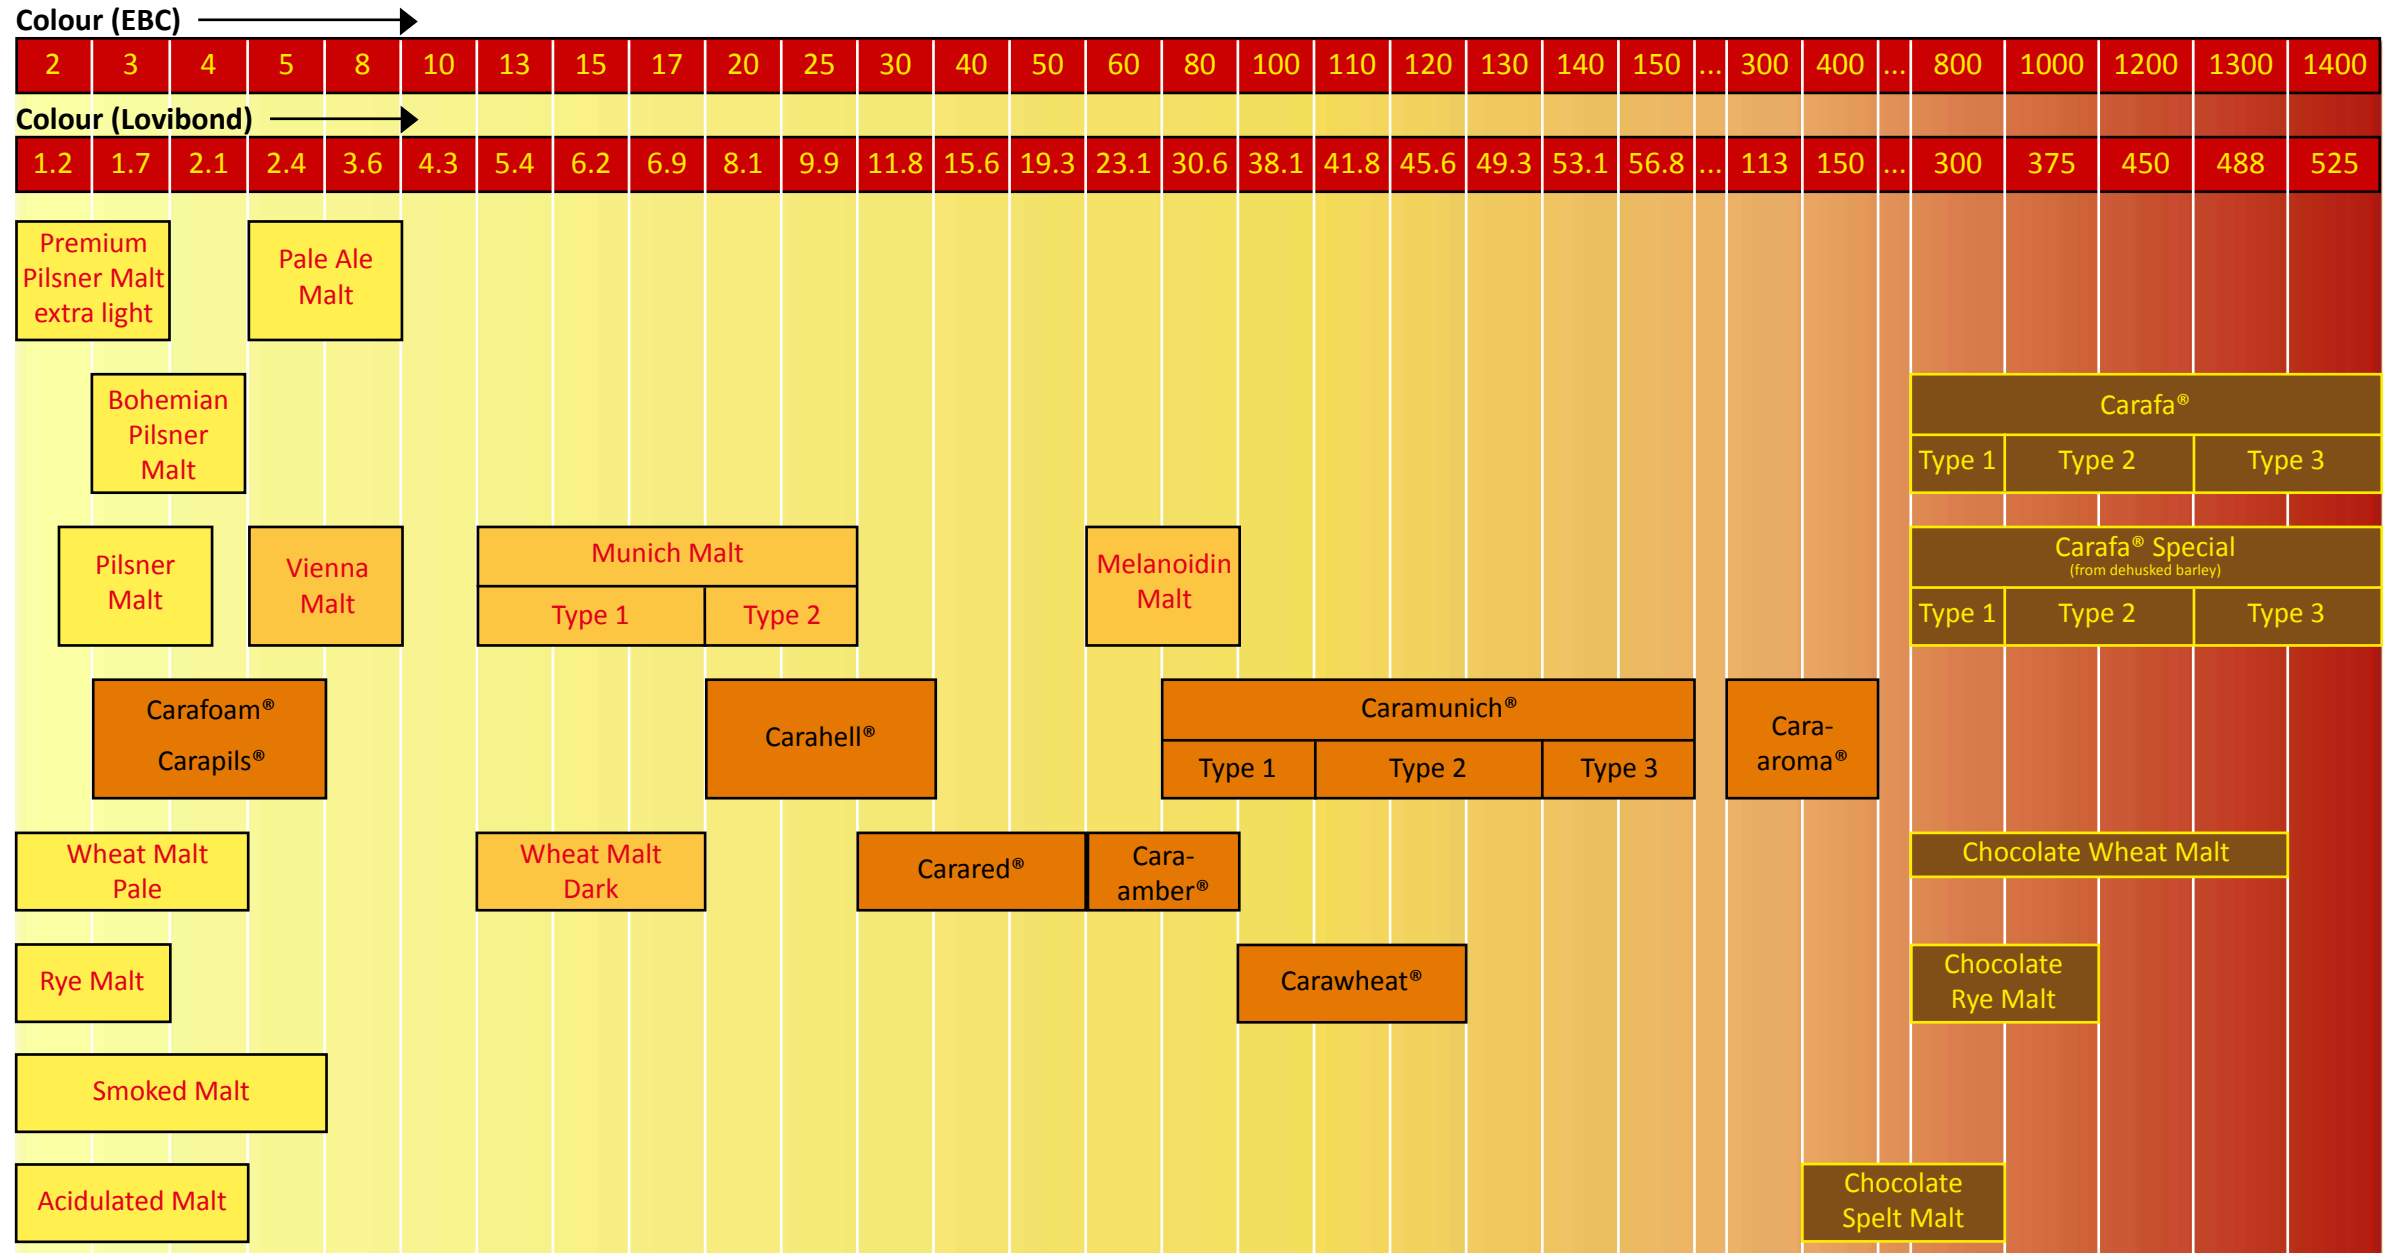

COLOUR SPECTRUM

CRYER
MALT